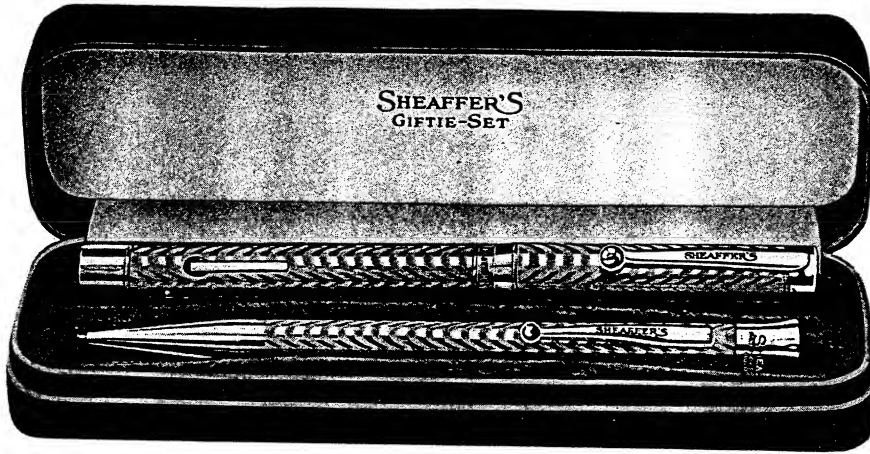

Gold filled and Sterling prices include plush box. Solid gold prices include leather box.

The "Gifts That Last"

Sheaffer's Giftie Sets

Regular length—pen five inches, pencil five inches

Set No.	Pcl. No.	Pcl. Price	Pen No.	Pen Price	Set Price
B2—BH—Sterling		\$3.50	26HC—Sterling	\$7.50	\$ 9.50
C2—CH—Gold Filled		4.00	36HC—Gold Filled	7.00	11.00